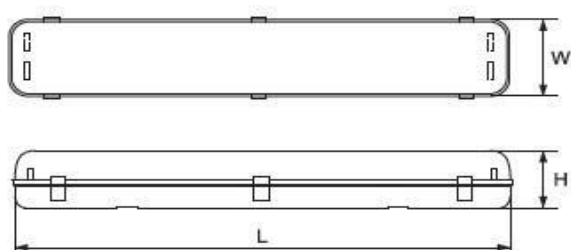

### GENERAL INFORMATION »

- ∴ Nominal voltage: 230V/ 50-60Hz
- ∴ Lamp not included
- ∴ Tube type: T8
- ∴ Base: G13
- ∴ Colour: Grey
- ∴ Body: polycarbonate (PC)
- ∴ Diffuser: polycarbonate (PC)
- ∴ Reflector: steel white
- ∴ Clips: polycarbonate
- ∴ Cable gland, metal clips for wall fixing
- ∴ Installation: Surface mounting
- ∴ Protection against dust and moisture: IP65

## PRODUCT DETAILS »

Catalogue number	Model	Colour body
89084	1X600mm	grey
89085	2X600mm	grey
89086	1X1200mm	grey
89087	2X1200mm	grey
89088	1X1500mm	grey
89089	2X1500mm	grey

## DIMENSIONS »

Model	Length	Width	Height
89084	670	86	100
89085	670	131	100
89086	1270	86	100
89087	1270	131	100
89088	1570	86	100
89089	1570	131	100